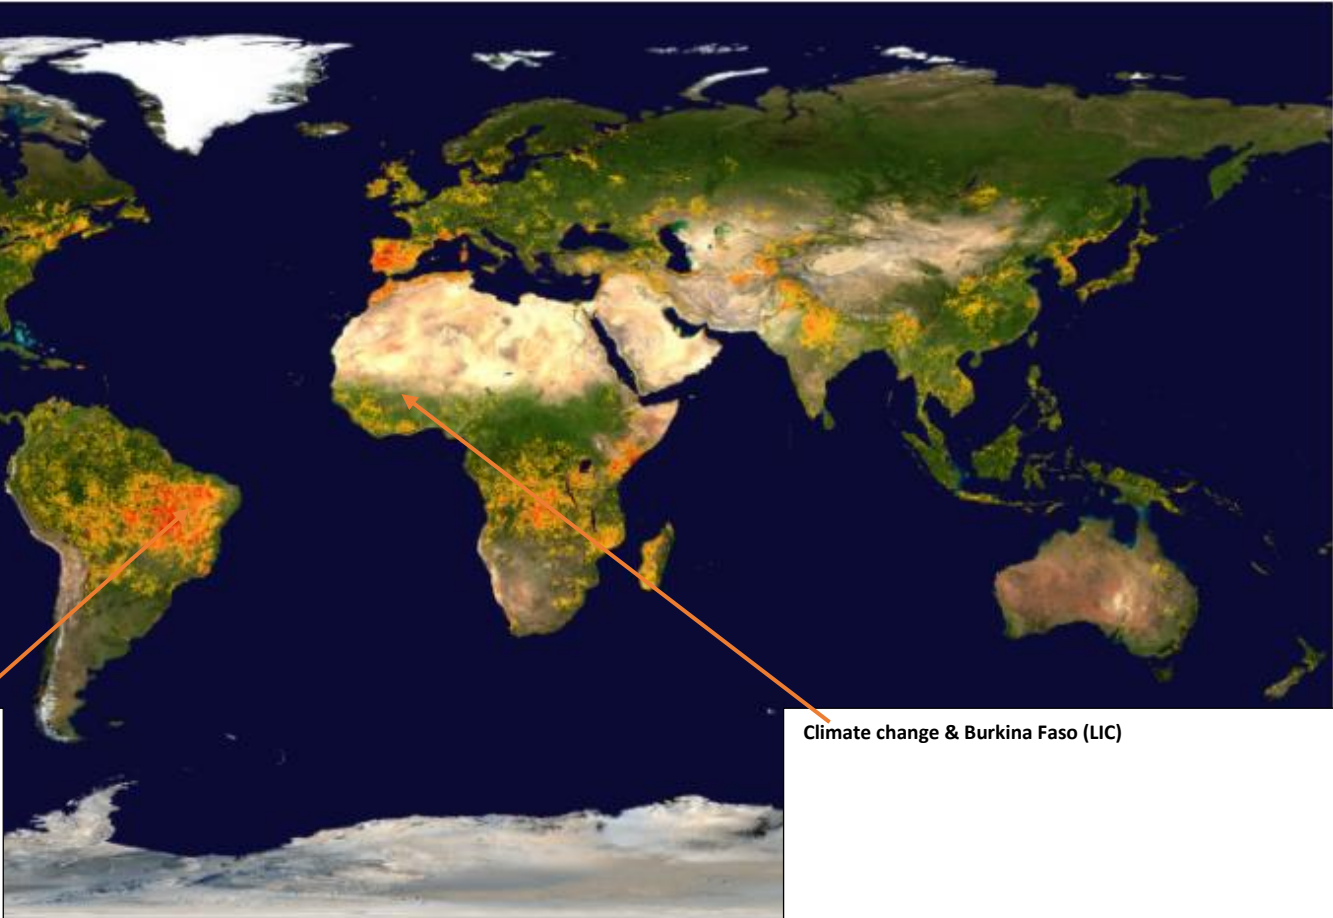

Name here

<http://www.ibgeographypods.org/b-consequences-of-global-climate-change.html>

IB DP Geography – Impacts of Climate Change on Severe Weather Around the World.

Climate change & California USA (HIC)

Climate change & drought in Brazil (MIC)

Climate change & Burkina Faso (LIC)

Complete Task 2 on geographypods using this A3 notes framework.
Note differences in severity between HIC, MIC & LIC.